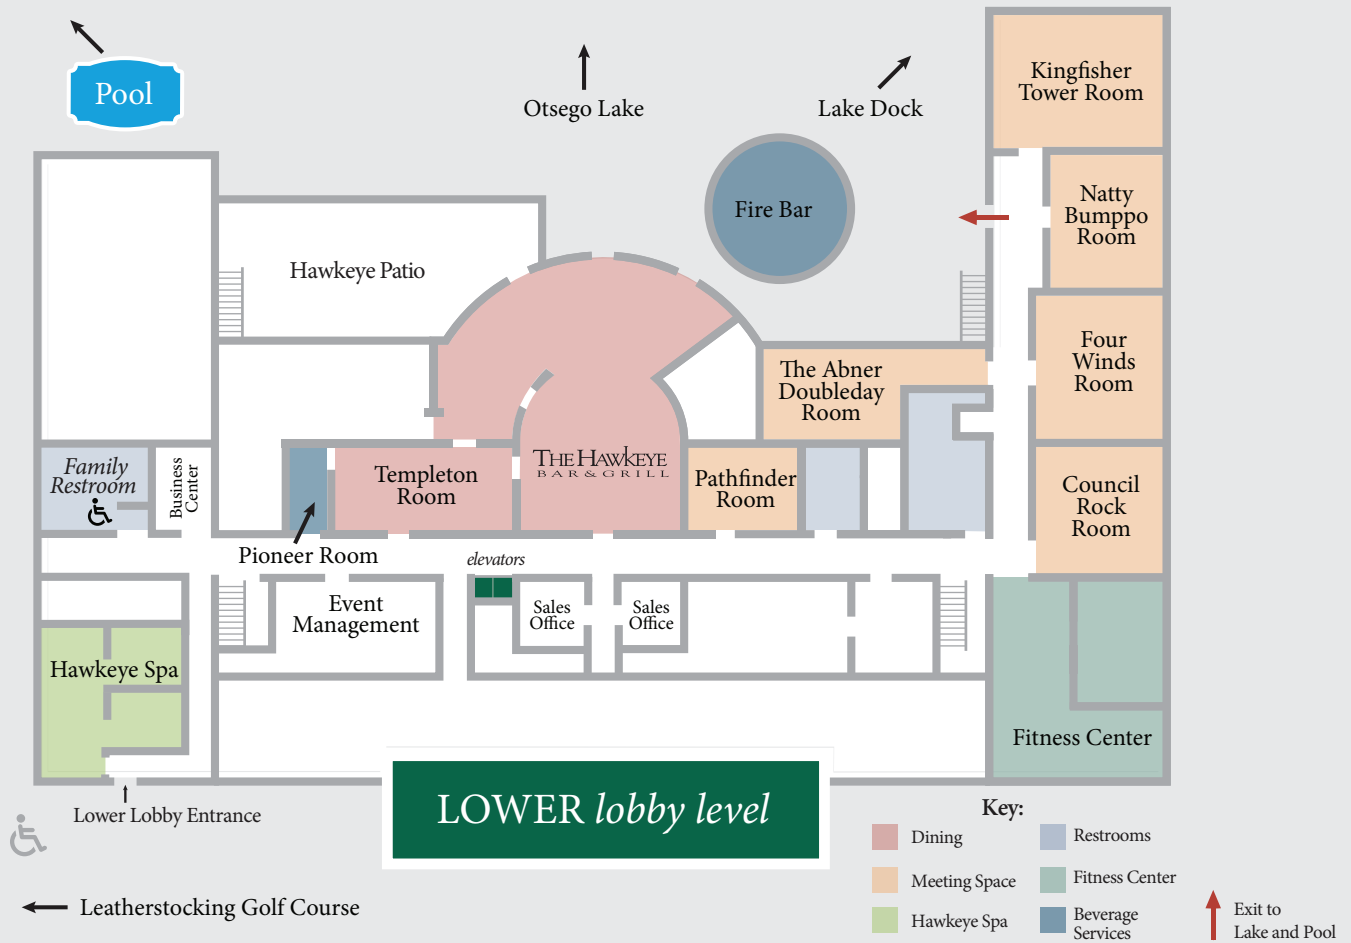

Property Map

1 - Otesaga Main Building
2 - Lake Dock
3 - Outdoor Heated Pool

4 - Hawkeye Grill Patio
5 - Tennis Courts
6 - Leatherstocking Golf Pro Shop

7 - Leatherstocking Golf 18-Hole Course
8 - Leatherstocking Golf Grill & Patio
9 - Fire Bar and Lawn

Main & Lower lobby levels

← Leatherstocking Golf Course

Key:

 Dining	 Restrooms
 Meeting Space	 Fitness Center
 Hawkeye Spa	 Beverage Services

↑ Exit to Lake and Pool