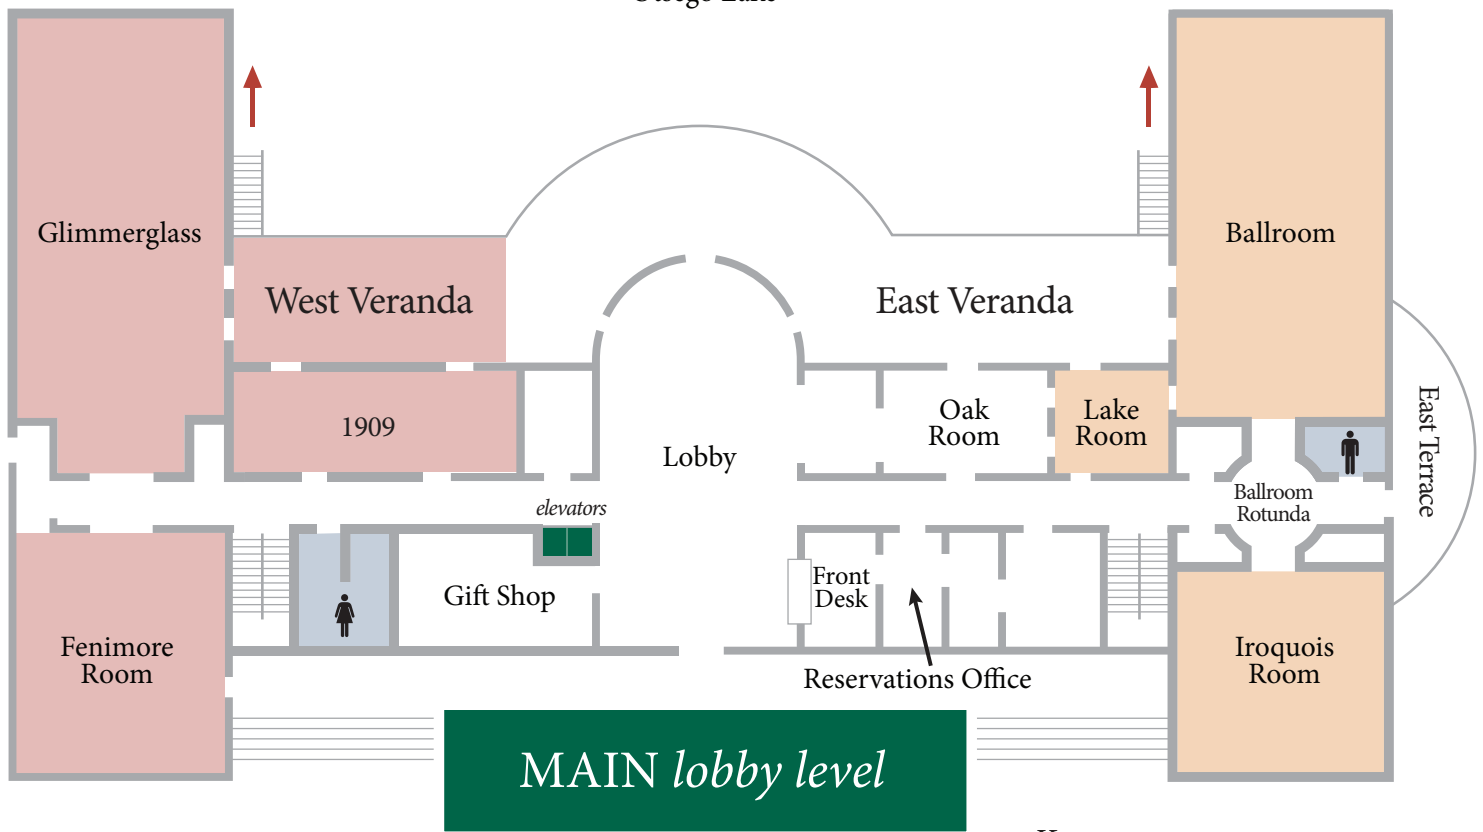

the OTESAGA Event Spaces

↑
Otsego Lake

- Key:
- Dining
 - Meeting Space
 - Restrooms
 - Fitness Center
 - Beverage Services

Dimensions & Schematics

Room	Size	Square Feet	Schoolroom	Theatre	Hollow Square	Banquet
Ballroom	35 x 75	2625	180	250	50	200
Glimmerglass	35 x 75	2625	180	250	50	200
Fenimore Room	35 x 42	1470	84	110	50	100
Glimmerglass + Fenimore (combined)	35 x 117	4095	240	350	—	350
Iroquois Room	32 x 34	1088	50	100	40	80
Lake Room	22 x 17	374	18	30	14	24

Dimensions & Schematics

Room	Size	Square Feet	Schoolroom	Theatre	Hollow Square	Banquet
Kingfisher Tower Room	25 x 37	925	50	80	36	64
Natty Bumpo Room	21 x 27	567	30	50	20	32
Four Winds Room	25 x 33	825	40	75	30	48
Abner Doubleday Room	21 x 31	651	30	50	24	40
Council Rock Room	25 x 32	800	40	75	30	48
Pathfinder Room	16 x 24	384	—	—	12	—
Templeton Room	30 x 15	450	—	40	16	50