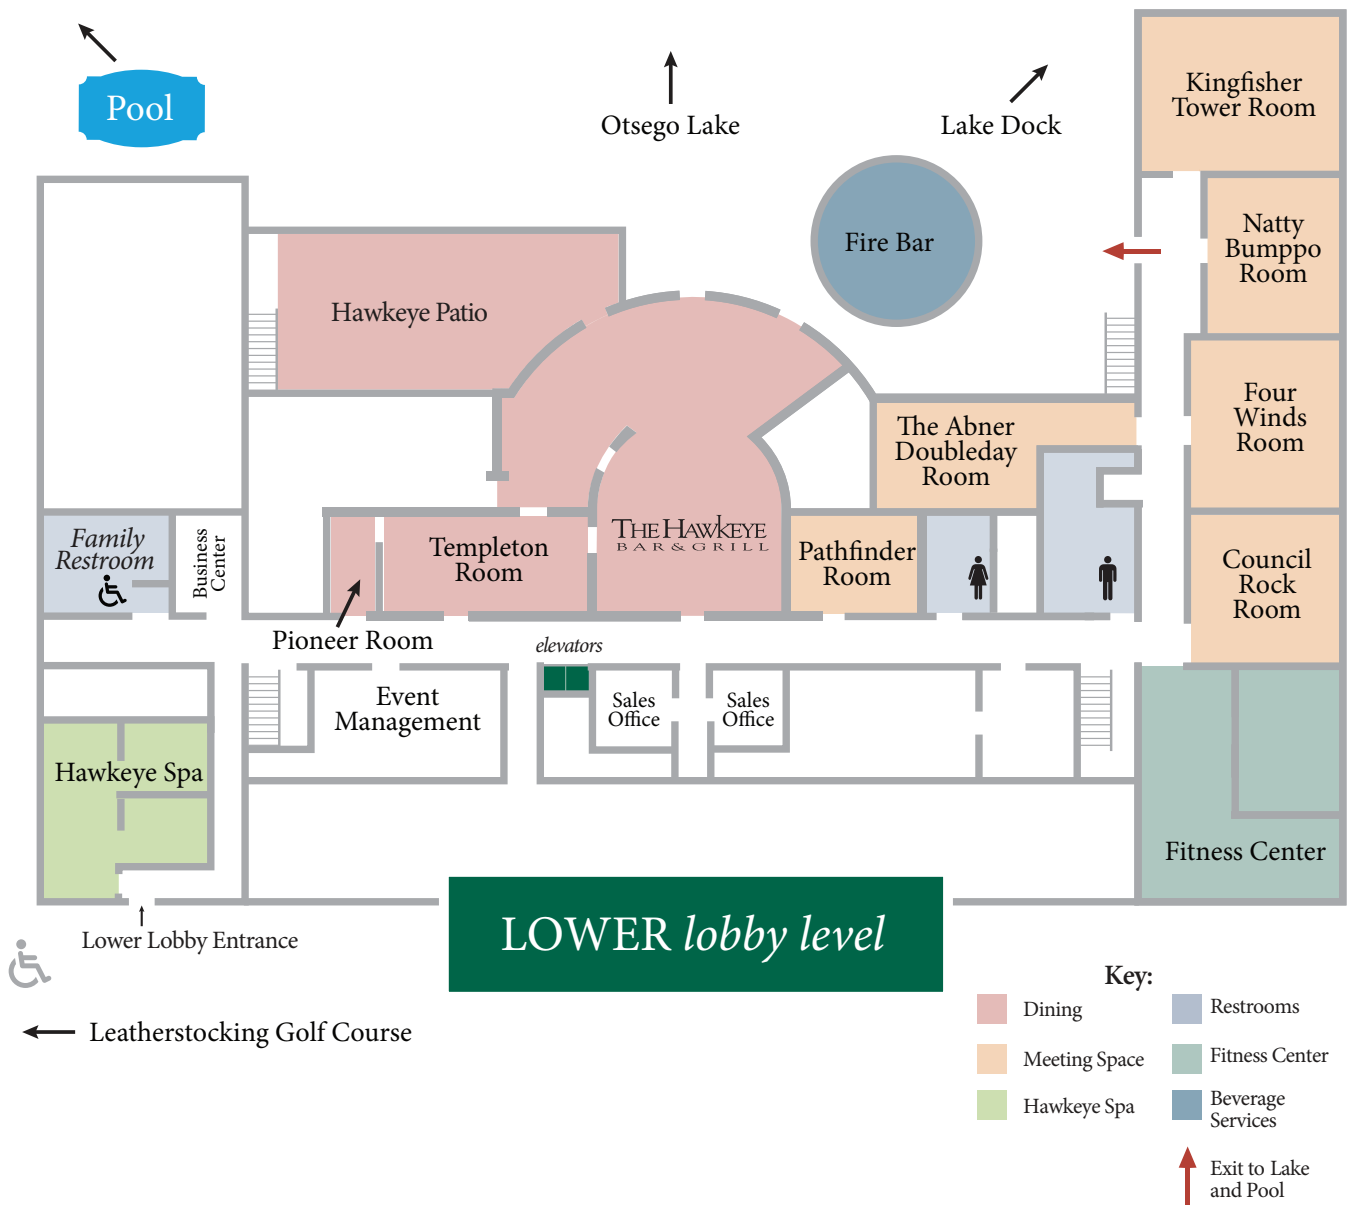

the OTESAGA Event Spaces

↑
Otsego Lake

- Key:
- Dining
 - Meeting Space
 - Restrooms
 - Fitness Center
 - Beverage Services

Dimensions & Schematics

Room	Size	Square Feet	Schoolroom	Theatre	Hollow Square	Banquet
Ballroom	35 x 75	2625	180	250	50	200
Glimmerglass	35 x 75	2625	180	250	50	200
Fenimore Room	35 x 42	1470	84	110	50	100
Glimmerglass + Fenimore (combined)	35 x 117	4095	240	350	—	350
Iroquois Room	32 x 34	1088	50	100	40	80
Lake Room	22 x 17	374	18	30	14	24

Dimensions & Schematics

Room	Size	Square Feet	Schoolroom	Theatre	Hollow Square	Banquet
Kingfisher Tower Room	25 x 37	925	50	80	36	64
Natty Bumpo Room	21 x 27	567	30	50	20	32
Four Winds Room	25 x 33	825	40	75	30	48
Abner Doubleday Room	21 x 31	651	30	50	24	40
Council Rock Room	25 x 32	800	40	75	30	48
Pathfinder Room	16 x 24	384	—	—	12	—
Templeton Room	30 x 15	450	—	40	16	50